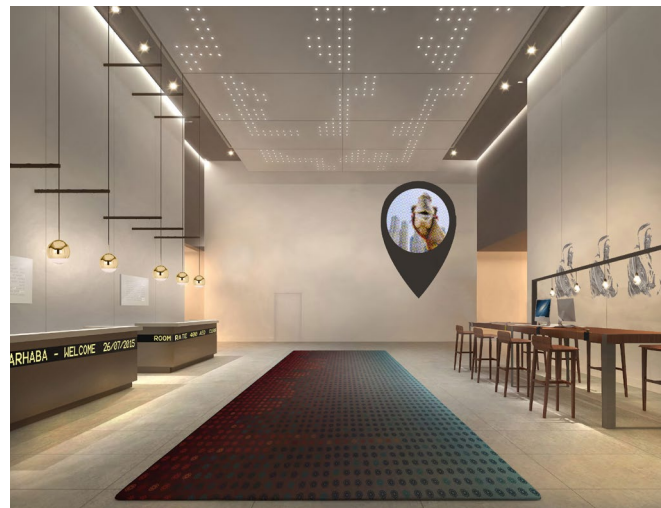

We can appreciate this and are geared up to help our Rovers venture away from the mainstream and explore as a local does, absorbing the deep-rooted culture of the city. At Rove Hotels, we are attuned to this spirit of adventure, but we never forget our roots.

WHAT WE OFFER

CONNECTED LOCATIONS

- Hotels in strategic locations, with easy access to public transportation
- Spoilt for choice - metro, tram or bus

FLEXIBILITY

- Unique check-in time at 4.00pm and late check-out time at 2.00pm

MORE COMFORT

- Spacious rooms at 26 square metres
- Fully integrated 42" television screen
- Media hub for every entertainment need
- Designer mattresses for a good night's sleep
- Ultra-modern bathrooms with power rain showers

EFFICIENCY

- Rove App – personal stay manager

FAMILY FRIENDLY

- 30% of rooms are interconnecting for more family time

REAL SOCIAL HUB

- The Daily, an all-day neighbourhood hangout
- 24-hour gym to stay in shape
- Pool and sun deck to relax and unwind

MEETINGS AND EVENTS

- Comfortable yet functional spaces for events
- Flexible setups in well-connected meeting rooms
- Space for meetings, digital hangouts, networking events and more

BOUTIQUE SHOPPING

- 24-hour boutique convenience store

SELF-SERVICE LAUNDROMAT

- 24-hour laundromat, for any schedule

LOCAL ART

- Hotels showcasing local art scenes
- Supporting emerging local talent through active art programmes